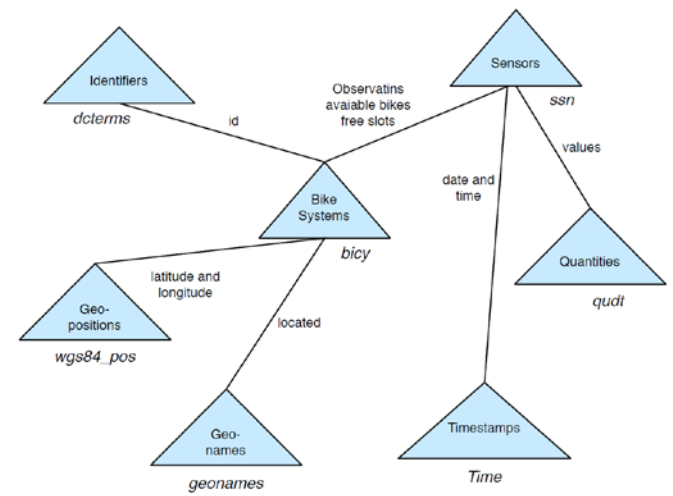

2. Modelling