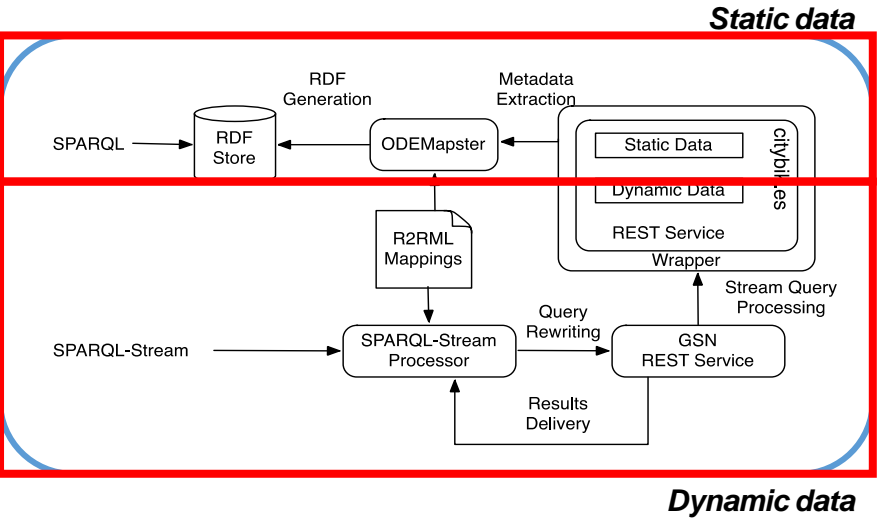

API RTVE (Radio Televisión Española), Definition of multimedia content, broadcast media, TV programmes. Data from RTVE sources.

2. Modelling

3. Generation

<http://rtve.linkeddata.es>

4. Publication & Exploitation

The diagram shows the publication and exploitation architecture. 'The Web' provides data in various formats (XML, JSON, HTML, Linked Data, SPARQL) to 'ELDA' (Linked Open Data). 'ELDA' is connected to 'Virtuoso' (RDF Browsers), which provides access to the data through 'RDF Browsers'.

1. Specification

2. Modelling

3. Generation

4. Publication & Exploitation

<http://transporte.linkeddata.es>