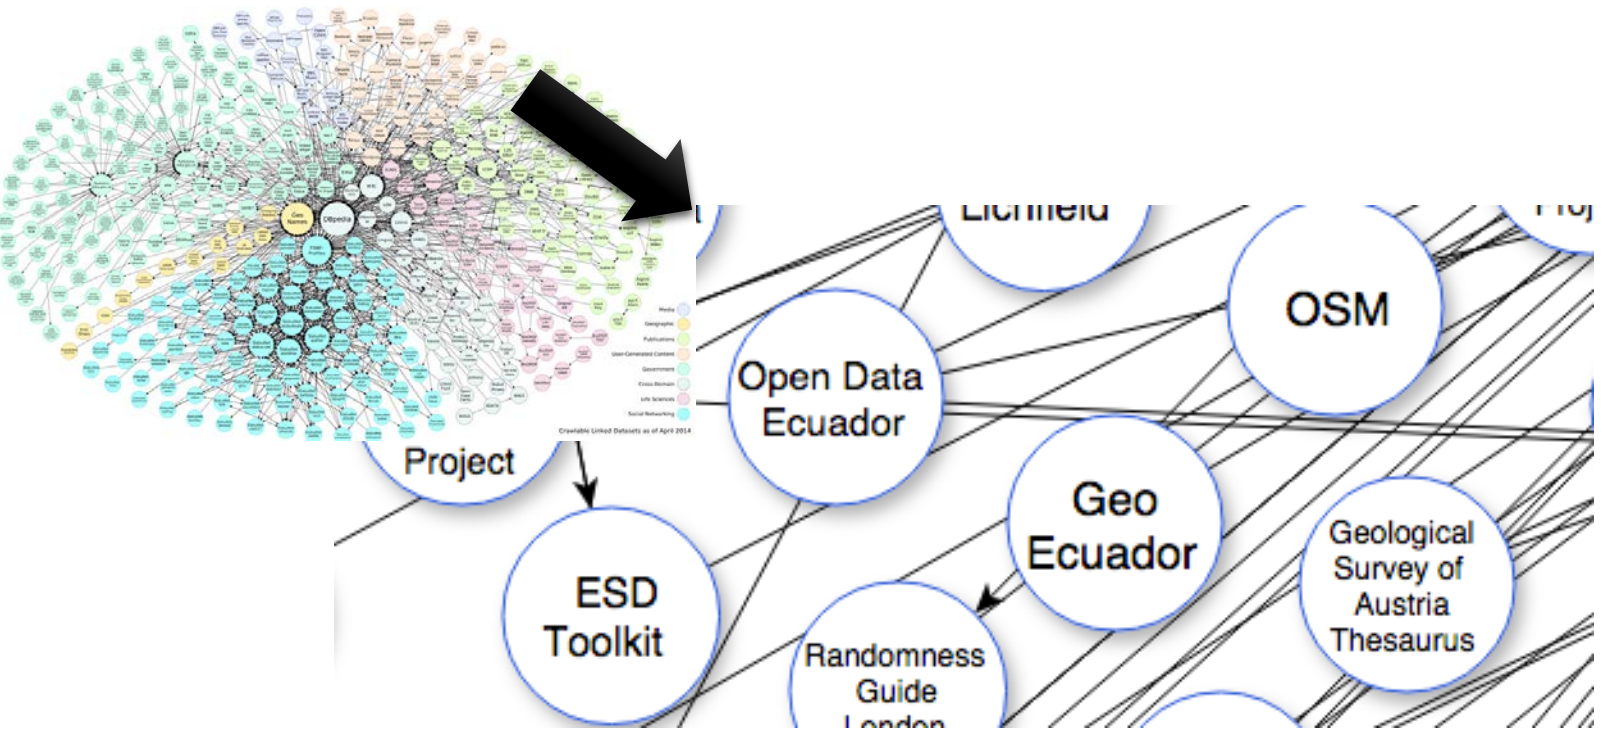

- Latin American Linked Data Initiatives
- Dbpedia LatAm
- Latin American Linked Data Association
- Some Spanish Linked Data Initiatives

Table of Contents

- Latin American Linked Data Initiatives
 - Dbpedia LatAm
 - Latin American Linked Data Association
 - Some Spanish Linked Data Initiatives

<http://datahub.io/dataset/utpl-lod>

<http://datahub.io/dataset/universidad-de-cuenca-linkeddata>

<http://datahub.io/dataset/serendipity>

<http://datahub.io/dataset/geoecuador>

<http://datahub.io/dataset/opendataec>

The screenshot shows the website interface for DBpedia-LatAm. At the top, there are two navigation tabs: 'INICIO' and 'ABOUT'. The main content area is titled 'About' and 'Sobre DBpedia-Latinoamérica'. It contains several paragraphs of text describing the project's goals and its relationship to Wikipedia and the Semantic Web. A sidebar on the left includes a list of links (Sparql Endpoint, DBpedia, LD-LatAm Association, Organization, Researcher) and a login section with fields for 'Nombre de usuario' and 'Contraseña', along with a 'Iniciar sesión' button and a link to 'Solicitar una nueva contraseña'. On the right, there is a search box, a language selection menu with 'English' and 'Español' options, and a 'Nube de Tags' section showing 'dbpedia Web Semántica'.

The diagram shows the publication and exploitation architecture. 'The Web' provides data in various formats (XML, JSON, HTML, Linked Data, SPARQL) to 'ELDA' (Linked Open Data). 'ELDA' is connected to 'Virtuoso' (RDF Browsers), which provides access to the data through 'RDF Browsers'.