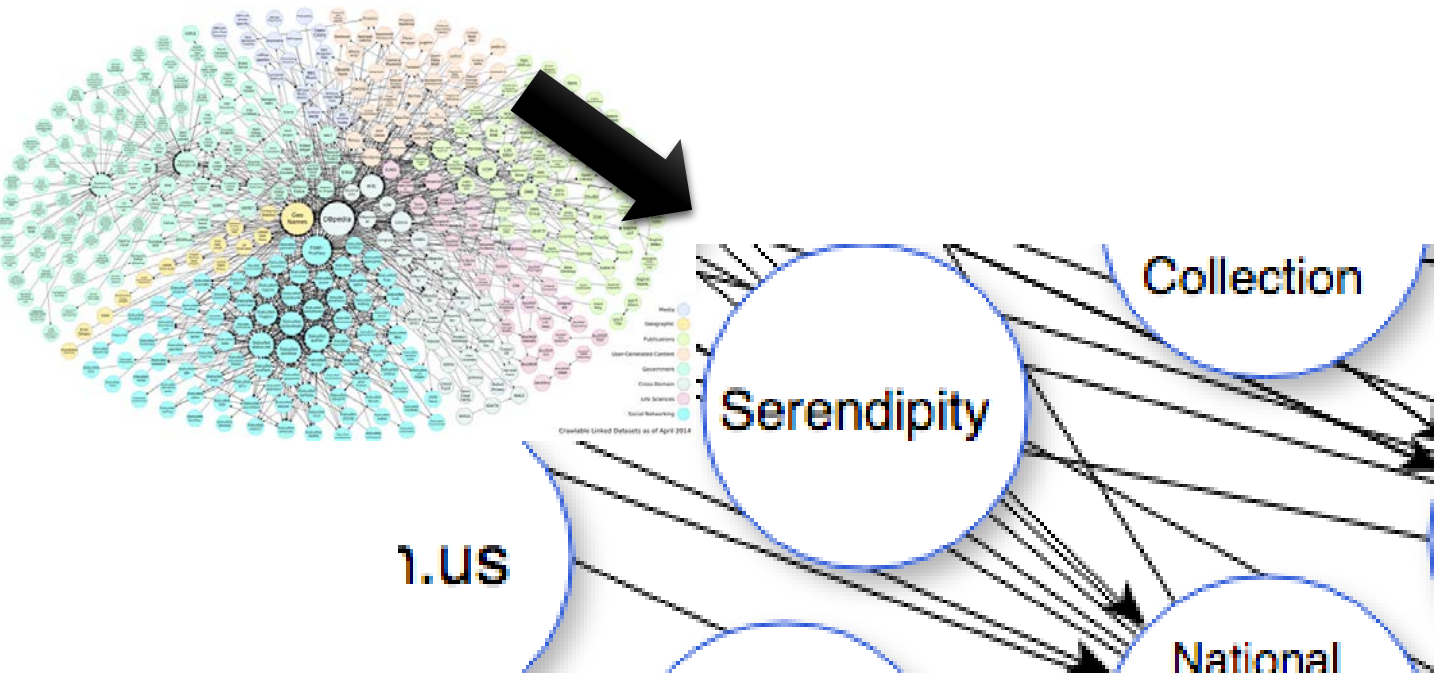

- Latin American Linked Data Initiatives
- Dbpedia LatAm
- Latin American Linked Data Association
- Some Spanish Linked Data Initiatives

Table of Contents

- Latin American Linked Data Initiatives
 - Dbpedia LatAm
 - Latin American Linked Data Association
 - Some Spanish Linked Data Initiatives

<http://datahub.io/dataset/utpl-lod>

<http://datahub.io/dataset/universidad-de-cuenca-linkeddata>

<http://datahub.io/dataset/serendipity>

<http://datahub.io/dataset/geoecuador>

<http://datahub.io/dataset/opendataec>

The screenshot shows the website interface for DBpedia-LatAm. At the top, there are two navigation tabs: 'INICIO' and 'ABOUT'. The main content area is titled 'About' and 'Sobre DBpedia-Latinoamérica'. It contains several paragraphs of text describing the project's goals and its relationship to Wikipedia and the Semantic Web. A sidebar on the left includes a list of links (Sparql Endpoint, DBpedia, LD-LatAm Association, Organization, Researcher) and a login section with fields for 'Nombre de usuario' and 'Contraseña', along with a 'Iniciar sesión' button and a link to 'Solicitar una nueva contraseña'. On the right, there is a search box, a language selection menu with 'English' and 'Español' options, and a 'Nube de Tags' section showing 'dbpedia Web Semántica'.

The diagram shows the publication and exploitation architecture. 'The Web' provides data in various formats (XML, JSON, HTML, Linked Data, SPARQL) to 'ELDA' (Linked Open Data). 'ELDA' is connected to 'Virtuoso' (RDF Browsers), which provides access to the data through 'RDF Browsers'.