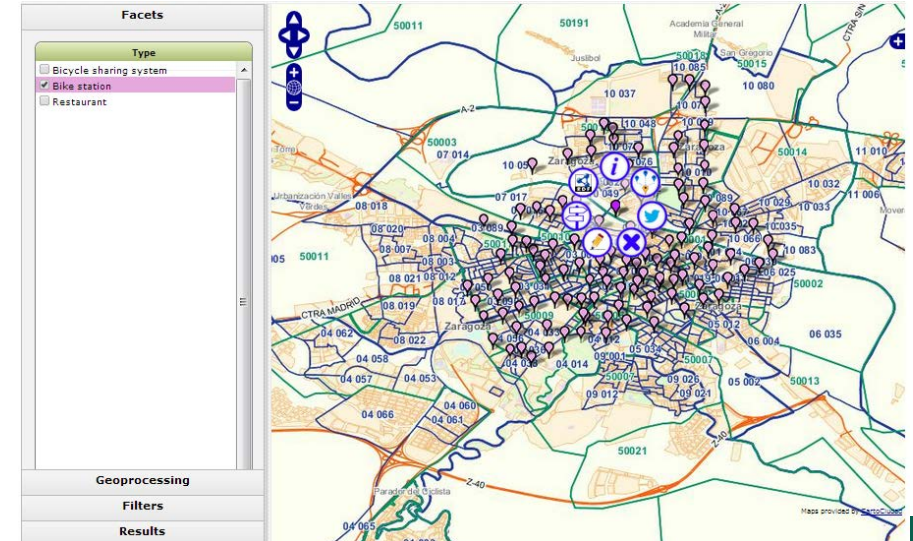

4. Publication & Exploitation

<http://transporte.linkeddata.es>