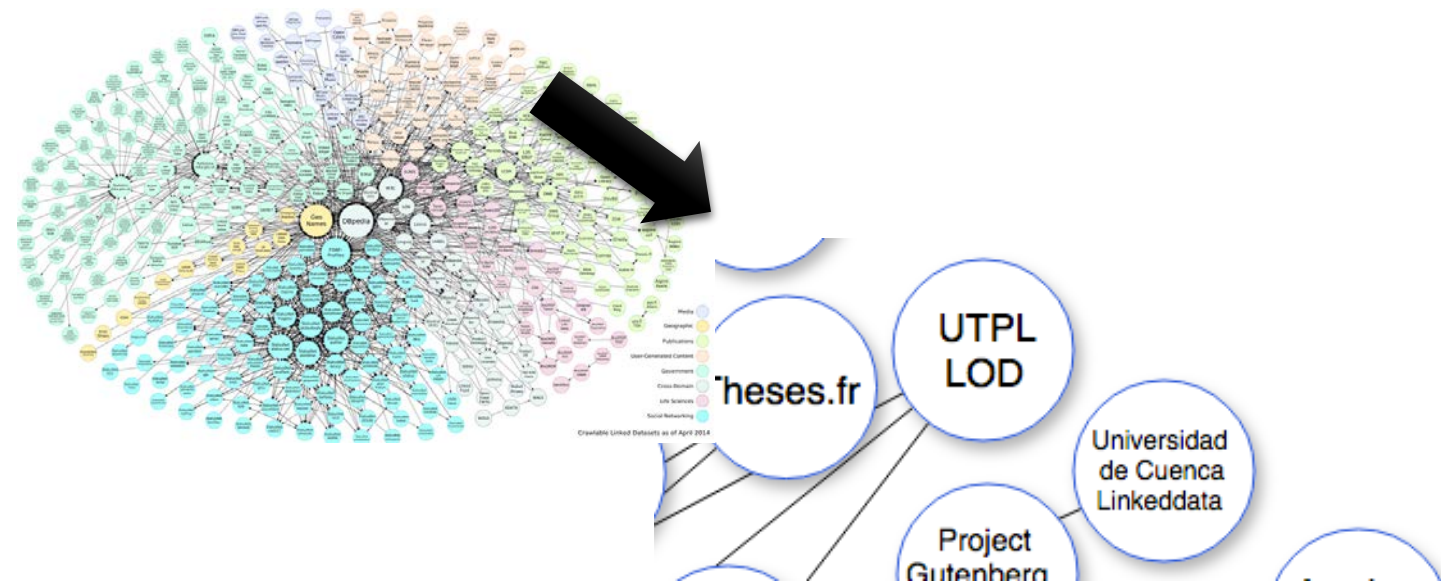

LOD BRASIL
LINKED OPEN DATA

19a21 novembro 2014

Linked Data Initiatives

Boris Villazón-Terrazas

boris.villazon@terrazas.name

<http://slideshare.net/boricles>

@boricles

Table of Contents

- Latin American Linked Data Initiatives
- Dbpedia LatAm
- Latin American Linked Data Association
- Some Spanish Linked Data Initiatives

Table of Contents

- Latin American Linked Data Initiatives
 - Dbpedia LatAm
 - Latin American Linked Data Association
 - Some Spanish Linked Data Initiatives

The screenshot shows the website interface for DBpedia-LatAm. At the top, there are two navigation tabs: 'INICIO' and 'ABOUT'. The main content area is titled 'About' and 'Sobre DBpedia-Latinoamérica'. It contains several paragraphs of text describing the project's goals and its relationship to Wikipedia and the Semantic Web. A sidebar on the left includes a list of links (Sparql Endpoint, DBpedia, LD-LatAm Association, Organization, Researcher) and a login section with fields for 'Nombre de usuario' and 'Contraseña', along with a 'Iniciar sesión' button and a link to 'Solicitar una nueva contraseña'. On the right, there is a search box, a language selection menu with 'English' and 'Español' options, and a 'Nube de Tags' section showing 'dbpedia Web Semántica'.

The diagram shows the publication and exploitation architecture. 'The Web' provides data in various formats (XML, JSON, HTML, Linked Data, SPARQL) to 'ELDA' (Linked Open Data). 'ELDA' is connected to 'Virtuoso' (RDF Browsers), which provides access to the data through 'RDF Browsers'.